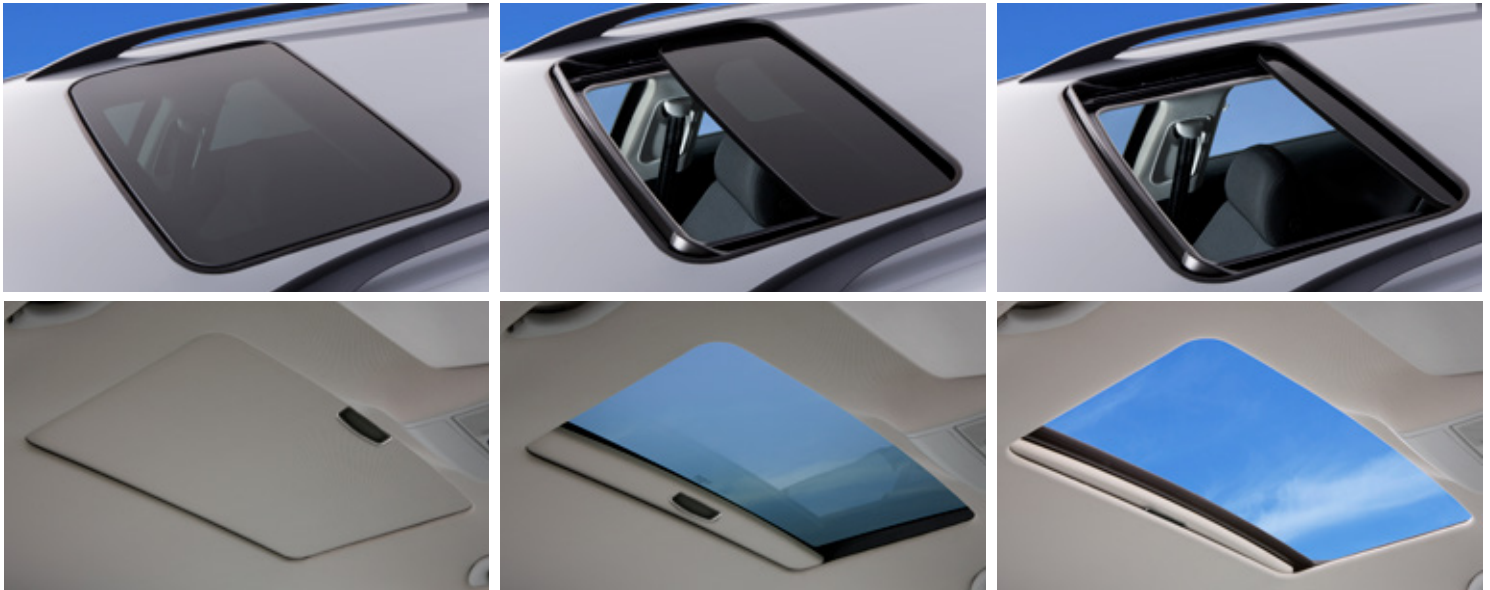

Hollandia 700-II Comfort

Full Feature Deluxe Inbuilt Sunroof

Product Features:

- Large integrated tilting and sliding sunroof
- Highly protective automotive glass panel keeps out UV rays and heat
- Interior color-matched sliding sunshade
- Illuminated, Soft Touch® switch
- The 790-II Comfort is the largest inbuilt available
- The integrated safety system, anti-pinch, prevents closing if an object is detected

Full Feature Deluxe Inbuilt Sunroofs

The Hollandia 700-II Comfort offers five available sizes to fit nearly any vehicle. Webasto power inbuilt sunroofs are designed with quality and innovation in mind, adding clean elegant styling to the exterior while matching the vehicle's interior to create a custom look. The sunroof panel tilts or slides open at the touch of a button, giving you complete control of the amount of sunlight and fresh air that you want.

Features		Hollandia 710	Hollandia 730	Hollandia 735	Hollandia 740	Hollandia 790
Soft Touch® Operation		■	■	■	■	■
Key-off Auto Close from Open		■	■	■	■	■
Wind Deflector		■	■	■	■	■
Glass w/ UV Protection		■	■	■	■	■
Color Matched Sliding Sunshade		■	■	■	■	■
Illuminating Switch		■	■	■	■	■
Original Owner: Limited Lifetime Parts Warranty		■	■	■	■	■
Dimensions	Glass Panel Size	33.5" x 18.8"	31.5" x 18.5"	33.5" x 18.8"	35.5" x 18.8"	39.5" x 19"
	Opening	26.8" x 9.2"	24.8" x 13.3"	26.8" x 13.3"	28.8" x 13.3"	32.8" x 13.5"

Modern Switch Design

The new Hollandia 700-II Comfort switch is available in three colors; black, grey and beige with a high-end chrome trim complementing the matching sliding sunshade and creating a custom application look.