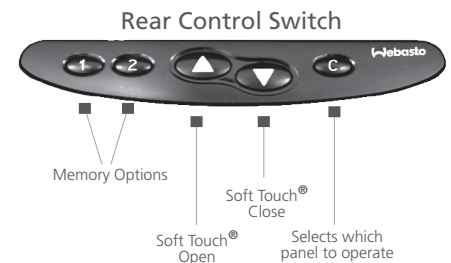

Webasto Thermo & Comfort
North America, Inc.
15083 North Road
Fenton, Michigan 48430
USA

Toll Free: 800-860-7866
Phone: 810-593-6000
Fax: 810-593-6001

www.webastosunroofs.com

The world's largest manufacturer of OEM and Aftermarket sunroofs