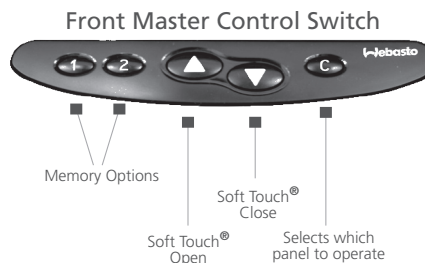

Webasto Thermo & Comfort
North America, Inc.
15083 North Road
Fenton, Michigan 48430
USA

Toll Free: 800-860-7866
Phone: 810-593-6000
Fax: 810-593-6001

www.webastosunroofs.com

The world's largest manufacturer of OEM and Aftermarket sunroofs