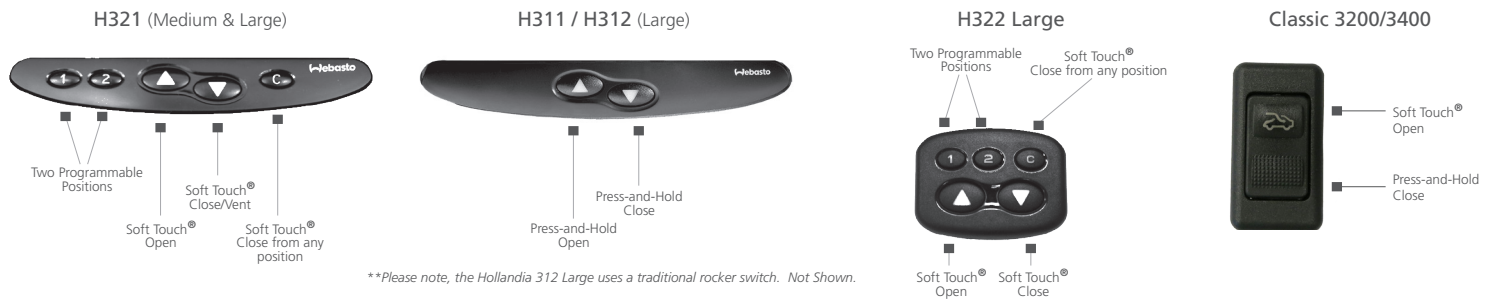

Hollandia 300

Full Feature, Standard and Economy Spoiler Sunroofs

Product Features:

- Highly protective automotive glass panel keeps out UV rays and heat
- Wind-deflector for optimum aerodynamics
- Available with basic or advanced electronics
- Available with Rollo, hard, or no sunshade

Full Feature, Standard and Economy Spoiler Sunroofs

The Hollandia 300 is offered in seven models. Hollandia 300 power spoiler sunroofs offer quality and fresh air for nearly any vehicle. Because of its innovative design, the new Hollandia 300 provides a large opening for even the smallest car or truck.

Features	Hollandia 321M	Hollandia 321L	Hollandia 322L	Hollandia 311L	Hollandia 312L	Classic 3200	Classic 3400
Key-off Auto Close	■	■	■				
Programmable Position	■	■	■				
Wind Deflector	■	■	■	■	■	■	■
Glass w/ UV Protection	■	■	■	■	■	■	■
Rollo Sunshade	■	■		■			
Color Matched Sliding Sunshade			■		■		
Original Owner: 60 Month Parts Warranty	■	■	■	■	■	■	■
Dimensions	Glass Panel	13.2" x 30.3"	17.8" x 32.3"	17.8" x 32.3"	17.8" x 32.3"	14.8" x 31.5"	14.8" x 29.5"
	Frame (Interior)	14.6" x 31.6"	19.4" x 33.9"	30.3" x 33.9"	19.4" x 33.9"	30.3" x 33.9"	16.2" x 30.8"