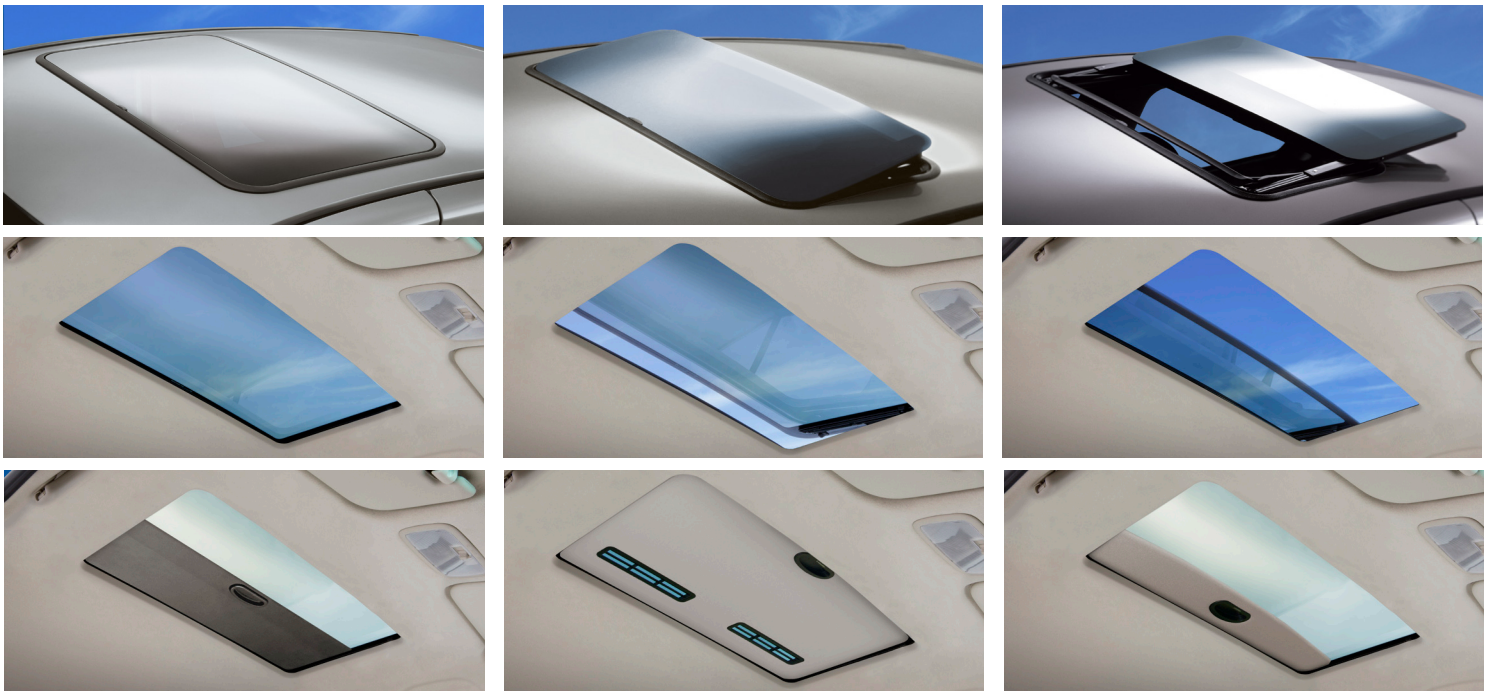

Hollandia 300

Full Feature, Standard and Economy Spoiler Sunroofs

Product Features:

- Highly protective automotive glass panel keeps out UV rays and heat
- Wind-deflector for optimum aerodynamics
- Available with basic or advanced electronics
- Available with Rollo, hard, or no sunshade

Full Feature, Standard and Economy Spoiler Sunroofs

The Hollandia 300 is offered in seven models. Hollandia 300 power spoiler sunroofs offer quality and fresh air for nearly any vehicle. Because of its innovative design, the new Hollandia 300 provides a large opening for even the smallest car or truck.

Features	Hollandia 321M	Hollandia 321L	Hollandia 322L	Hollandia 311L	Hollandia 312L	Classic 3200	Classic 3400
Key-off Auto Close	■	■	■				
Programmable Position	■	■	■				
Wind Deflector	■	■	■	■	■	■	■
Glass w/ UV Protection	■	■	■	■	■	■	■
Rollo Sunshade	■	■		■			
Color Matched Sliding Sunshade			■		■		
Original Owner: 60 Month Parts Warranty	■	■	■	■	■	■	■
Dimensions	Glass Panel	13.2" x 30.3"	17.8" x 32.3"	17.8" x 32.3"	17.8" x 32.3"	14.8" x 31.5"	14.8" x 29.5"
	Frame (Interior)	14.6" x 31.6"	19.4" x 33.9"	30.3" x 33.9"	19.4" x 33.9"	30.3" x 33.9"	16.2" x 30.8"